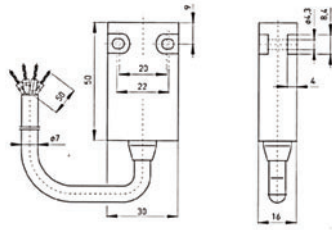

**ATEX Limit Switch
EEx 14 Plastic**

An explosion proof plastic bodied limit switch, certified for Ex zones 1 and 2 as well as dust zones 21 and 22. Slow action positive break contacts. Available also with snap action changeover or 2 N/C positive break contacts.

Actuator	Long roller lever
Housing	Plastic, glass fibre reinforced
Contact arrangement	1 N/O and 1 N/C positive break
Electrical rating	6A at 250Vac
IP Rating	IP65
Temperature	-20°C to +65°C
Termination	Cable 1M
Ex Certification	EX II 2G EEx d II C T6
Ex Certification	EX II 2D IP65 T80
Approvals	PTB 03 ATEX 1070X/1006X/1069X

Stock No.	Manf Ref ¹	Type	Unit Price		
			1-4	5-9	10+
2441044	EEX14DL10/1S	LONG ROLLER LVR	53.49	51.89	50.28

**ATEX Limit Switch
EEx 14 Plastic**

An explosion proof plastic bodied limit switch, certified for Ex zones 1 and 2 as well as dust zones 21 and 22. Slow action positive break contacts. Available also with snap action changeover or 2 N/C positive break contacts.