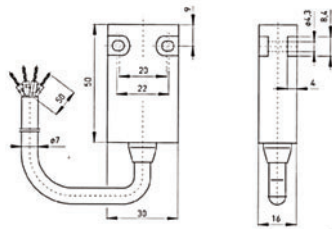

**ATEX Limit Switch
EEx 14 Plastic**

An explosion proof plastic bodied limit switch, certified for Ex zones 1 and 2 as well as dust zones 21 and 22. Slow action positive break contacts. Available also with snap action changeover or 2 N/C positive break contacts.

Actuator	Long roller lever
Housing	Plastic, glass fibre reinforced
Contact arrangement	1 N/O and 1 N/C positive break
Electrical rating	6A at 250Vac
IP Rating	IP65
Temperature	-20°C to +65°C
Termination	Cable 1M
Ex Certification	EX II 2G EEx d II C T6
Ex Certification	EX II 2D IP65 T80
Approvals	PTB 03 ATEX 1070X/1006X/1069X

Stock No.	Manf Ref ¹	Type	Unit Price		
			1-4	5-9	10+
2441044	EEX14DL10/1S	LONG ROLLER LVR	53.49	51.89	50.28

**ATEX Limit Switch
EEx 14 Plastic**

An explosion proof plastic bodied limit switch, certified for Ex zones 1 and 2 as well as dust zones 21 and 22. Slow action positive break contacts. Available also with snap action changeover or 2 N/C positive break contacts.

Actuator	Wobble stick
Housing	Plastic, glass fibre reinforced
Contact arrangement	1 N/O and 1 N/C positive break
Electrical rating	6A at 250Vac
IP Rating	IP65
Temperature	-20°C to +65°C
Termination	Cable 1M
Ex Certification	EX II 2G EEx d II C T6
Ex Certification	EX II 2D IP65 T80
Approvals	PTB 03 ATEX 1070X/1006X/1069X