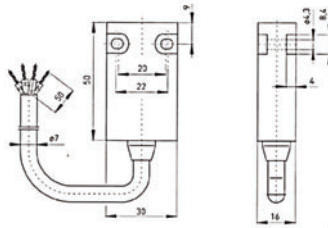

**ATEX Limit Switch
EEx 14 Plastic**

An explosion proof plastic bodied limit switch, certified for Ex zones 1 and 2 as well as dust zones 21 and 22. Slow action positive break contacts. Available also with snap action changeover or 2 N/C positive break contacts.

Actuator Plain plunger
Housing Plastic, glass fibre reinforced
Contact arrangement 1 N/O and 1 N/C positive break
Electrical rating 6A at 250Vac
IP Rating IP65
Temperature -20°C to +65°C
Termination Cable 1M
Ex Certification EX II 2G EEx d II C T6
Ex Certification EX II 2D IP65 T80
Approvals PTB 03 ATEX 1070X/1006X/1069X

Stock No.	Manf Ref¹	Type	Unit Price		
			1-4	5-9	10+
2441036	EEX1410/1S	PLAIN PLUNGER	48.03	46.59	45.15