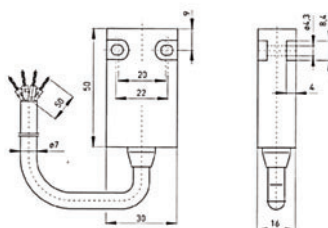

**ATEX Limit Switch
EEx 14 Plastic**

An explosion proof plastic bodied limit switch, certified for Ex zones 1 and 2 as well as dust zones 21 and 22. Slow action positive break contacts. Available also with snap action changeover or 2 N/C positive break contacts.

Actuator Roller lever
Housing Plastic, glass fibre reinforced
Contact arrangement 1 N/O and 1 N/C positive break
Electrical rating 6A at 250Vac
IP Rating IP65
Temperature -20°C to +65°C
Termination Cable 1M
Ex Certification EX II 2G EEx d II C T6
Ex Certification EX II 2D IP65 T80
Approvals PTB 03 ATEX 1070X/1006X/1069X

Stock No.	Manf Ref¹	Type	Unit Price		
			1-4	5-9	10+
2441042	EEX14D10/1S	ROLLER LEVER	51.32	49.78	48.24