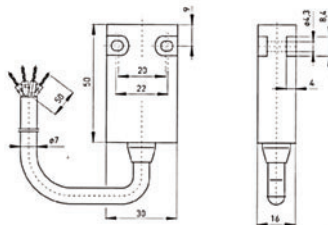

Actuator Plain plunger
 Housing Plastic, glass fibre reinforced
 Contact arrangement 1 N/O and 1 N/C positive break
 Electrical rating 6A at 250Vac
 IP Rating IP65
 Temperature -20°C to +65°C
 Termination Cable 1M
 Ex Certification EX II 2G EEx d II C T6
 Ex Certification EX II 2D IP65 T80
 Approvals PTB 03 ATEX 1070X/1006X/1069X

Stock No.	Manf Ref ¹	Type	Unit Price		
			1-4	5-9	10+
2441036	EEX1410/1S	PLAIN PLUNGER	48.03	46.59	45.15

**ATEX Limit Switch
EEx 14 Plastic**

An explosion proof plastic bodied limit switch, certified for Ex zones 1 and 2 as well as dust zones 21 and 22. Slow action positive break contacts. Available also with snap action changeover or 2 N/C positive break contacts.

Actuator Ball Plunger
 Housing Plastic, glass fibre reinforced
 Contact arrangement 1 N/O and 1 N/C positive break
 Electrical rating 6A at 250Vac
 IP Rating IP65
 Temperature -20°C to +65°C
 Termination Cable 1M
 Ex Certification EX II 2G EEx d II C T6
 Ex Certification EX II 2D IP65 T80
 Approvals PTB 03 ATEX 1070X/1006X/1069X

Stock No.	Manf Ref ¹	Type	Unit Price		
			1-4	5-9	10+
2441042	EEX14D10/1S	ROLLER LEVER	51.32	49.78	48.24