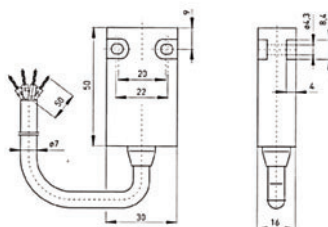

**ATEX Limit Switch
EEx 14 Plastic**

An explosion proof plastic bodied limit switch, certified for Ex zones 1 and 2 as well as dust zones 21 and 22. Slow action positive break contacts. Available also with snap action changeover or 2 N/C positive break contacts.

Actuator Roller plunger
Housing Plastic, glass fibre reinforced
Contact arrangement 1 N/O and 1 N/C positive break
Electrical rating 6A at 250Vac
IP Rating IP65
Temperature -20°C to +65°C
Termination Cable 1M
Ex Certification EX II 2G EEx d II C T6
Ex Certification EX II 2D IP65 T80
Approvals PTB 03 ATEX 1070X/1006X/1069X

Stock No.	Manf Ref¹	Type	Unit Price		
			1-4	5-9	10+
2441040	EEX14R10/1S	ROLLER PLUNGER	49.84	48.34	46.85