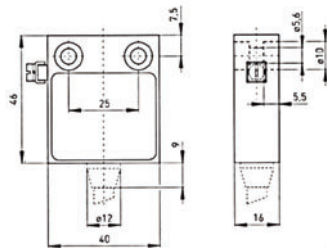

**ATEX Limit Switch  
EEx 12 Metal**

An explosion proof metal bodied limit switch, certified for Ex zones 1 and 2 as well as dust zones 21 and 22. Snap action contacts.

Actuator	Long roller lever
Housing	Metal, GD-AL alloy
Contact arrangement	Snap action changeover
Electrical rating	5A
IP Rating	IP65
Temperature	-20°C to +60°C
Termination	Cable 1M
Ex Certification	EX II 2G EEx d II C T6
Ex Certification	Ex II 2D IP65 T80
Approvals	PTB 03 ATEX 1067X

Stock No.	Manf Ref <sup>1</sup>	Type	Unit Price		
			1-4	5-9	10-24
2441009	EEX12DL	LONG ROLLER LVR	66.94	64.93	62.62

**ATEX Limit Switch  
EEx 12 Metal**

An explosion proof metal bodied limit switch, certified for Ex zones 1 and 2 as well as dust zones 21 and 22. Snap action contacts.