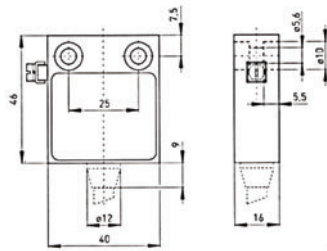

**ATEX Limit Switch  
EEx 12 Metal**

An explosion proof metal bodied limit switch, certified for Ex zones 1 and 2 as well as dust zones 21 and 22. Snap action contacts.

Actuator	Long roller lever
Housing	Metal, GD-AL alloy
Contact arrangement	Snap action changeover
Electrical rating	5A
IP Rating	IP65
Temperature	-20°C to +60°C
Termination	Cable 1M
Ex Certification	EX II 2G EEx d II C T6
Ex Certification	Ex II 2D IP65 T80
Approvals	PTB 03 ATEX 1067X

Stock No.	Manf Ref <sup>1</sup>	Type	Unit Price		
			1-4	5-9	10-24
2441009	EEX12DL	LONG ROLLER LVR	66.94	64.93	62.62

**ATEX Limit Switch  
EEx 12 Metal**

An explosion proof metal bodied limit switch, certified for Ex zones 1 and 2 as well as dust zones 21 and 22. Snap action contacts.