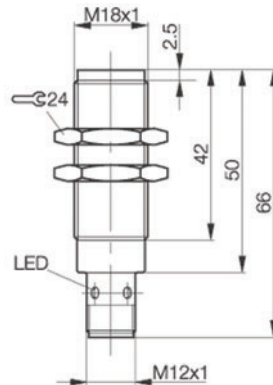

M18 Flush Steelface, 5mm Sensing

PX1911

A steel faced flush mounted inductive proximity switch from Balluff's Economical Global proximity switch.

Housing size	18mm (quasi flush)
Nominal sensing range	5mm
Supply voltage	10-30 volt DC
Rated output current	100 mA
Frequency	15 Hz
IP Rating	IP67
Body material	Stainless steel
Connection type	M12 connector, 4 wire type

Stock No.	Manf Ref'	Type	Connection	Unit Price 1-4
2669144	BES-M18EG1-PSC50S-S04G-S	PNP N/O	M12 4 WIRE	70.74