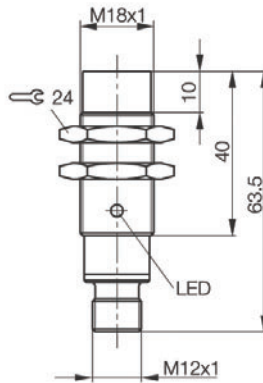

M18 Non Flush X3, 20mm Sensing

PX1488

A non flush mounted inductive proximity switch from Balluff's Economical Global Tripleprox switch range offering 3 times switching range.

Housing size	18mm (quasi flush)
Nominal sensing range	20mm
Supply voltage	10-30 volt DC
Rated output current	200 mA
Frequency	200 Hz
IP Rating	IP67
Body material	Chrome plated brass
Connection type	M12 connector, 4 wire type

Stock No.	Manf Ref'	Type	Connection	Unit Price 1-4
2669141	BES-M18ME1-PSC20F-S04G	PNP N/O	M12 4 WIRE	52.15