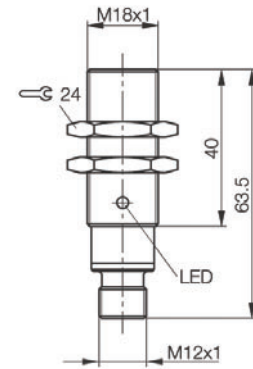

M18 Quasi Flush X3, 12mm Sensing

PX1487

A quasi flush mounted inductive proximity switch from Balluff's Economical Global Tripleprox switch range offering 3 times switching range.

Housing size	18mm (quasi flush)
Nominal sensing range	12mm
Supply voltage	10-30 volt DC
Rated output current	200 mA
Frequency	500 Hz
IP Rating	IP67
Body material	Chrome plated brass
Connection type	M12 connector, 4 wire type

Housing size	18mm (quasi flush)
Nominal sensing range	20mm
Supply voltage	10-30 volt DC
Rated output current	200 mA
Frequency	200 Hz
IP Rating	IP67
Body material	Chrome plated brass
Connection type	M12 connector, 4 wire type

Housing size	18mm (quasi flush)
Nominal sensing range	5mm
Supply voltage	10-30 volt DC
Rated output current	100 mA
Frequency	15 Hz
IP Rating	IP67
Body material	Stainless steel
Connection type	M12 connector, 4 wire type

Housing size	18mm (quasi flush)
Nominal sensing range	5mm
Supply voltage	10-30 volt DC 2 wire
Rated output current	100 mA
Frequency	600 Hz
IP Rating	IP67
Body material	Brass
Connection type	M12 connector, 4 wire type