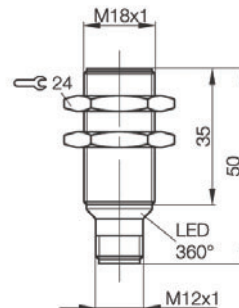

M18 Flush 2 wire, 5mm Sensing

PX1916

A 2 wire DC flush mounted inductive proximity switch from Balluff's Economical Global proximity switch range.

Housing size	18mm (quasi flush)
Nominal sensing range	5mm
Supply voltage	10-30 volt DC 2 wire
Rated output current	100 mA
Frequency	600 Hz
IP Rating	IP67
Body material	Brass
Connection type	M12 connector, 4 wire type

Stock No.	Manf Ref'	Type	Connection	Unit Price 1-4
2669147	BES-M18MF-USC70B-S04K	2 WIRE	M12 4 WIRE	30.24

< 20