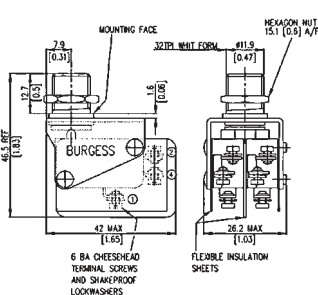

## TB3S Bezel

An aesthetically pleasing and technically proficient range of non-illuminated push-button switches with excellent tactile response. Single or double pole with screw terminals, single pole with 6.3mm push-on terminals and single pole sealed/pre-wired with 0.5M of PVC cable versions are available. A wide range of buttons and bezels, flat or shrouded, are available in different sizes and colours, and which should be ordered separately.

Electrical rating	10A at 250V ac, 10A at 15V dc
Contacts	Single or Double pole changeover
Housing	Glass fibre reinforced nylon
Mounting hole	12.7mm
Sleeve / Frame	Brass / Mild steel zinc plate
Bezels	Brass nickel plated (TB3B-black aluminium)
Buttons	Thermosetting polymer
Temperature	-10°C to +85°C
Switch IP Rating	IP40, (V3ST-IP67)
Button IP Rating	IP65 if used with sealed bezel TBW3S
Approvals	UL, CSA

Single Pole Screw Terminals

Double Pole Screw Terminals

Single Pole Sealed/Pre-wired

Single Pole 6.3mm Push-ons