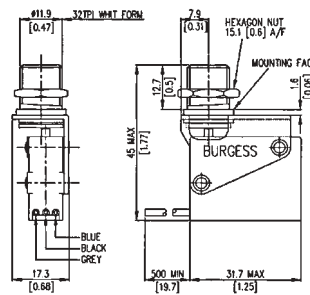

## TB3S Bezel

An aesthetically pleasing and technically proficient range of non-illuminated push-button switches with excellent tactile response. Single or double pole with screw terminals, single pole with 6.3mm push-on terminals and single pole sealed/pre-wired with 0.5M of PVC cable versions are available. A wide range of buttons and bezels, flat or shrouded, are available in different sizes and colours, and which should be ordered separately.

Electrical rating	10A at 250V ac, 10A at 15V dc
Contacts	Single or Double pole changeover
Housing	Glass fibre reinforced nylon
Mounting hole	12.7mm
Sleeve / Frame	Brass / Mild steel zinc plate
Bezels	Brass nickel plated (TB3B-black aluminium)
Buttons	Thermosetting polymer
Temperature	-10°C to +85°C
Switch IP Rating	IP40, (V3ST-IP67)
Button IP Rating	IP65 if used with sealed bezel TBW3S
Approvals	UL, CSA

Single Pole Screw Terminals

Double Pole Screw Terminals

Single Pole Sealed/Pre-wired

Single Pole 6.3mm Push-ons