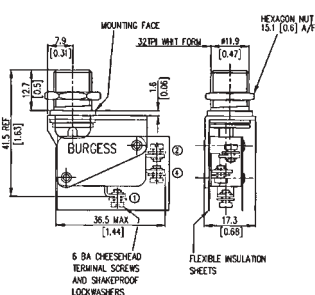

## TB1S Bezel

## TB3S Bezel

An aesthetically pleasing and technically proficient range of non-illuminated push-button switches with excellent tactile response. Single or double pole with screw terminals, single pole with 6.3mm push-on terminals and single pole sealed/pre-wired with 0.5M of PVC cable versions are available. A wide range of buttons and bezels, flat or shrouded, are available in different sizes and colours, and which should be ordered separately.

Electrical rating	10A at 250V ac, 10A at 15V dc
Contacts	Single or Double pole changeover
Housing	Glass fibre reinforced nylon
Mounting hole	12.7mm
Sleeve / Frame	Brass / Mild steel zinc plate
Bezels	Brass nickel plated (TB3B-black aluminium)
Buttons	Thermosetting polymer
Temperature	-10°C to +85°C
Switch IP Rating	IP40, (V3ST-IP67)
Button IP Rating	IP65 if used with sealed bezel TBW3S
Approvals	UL, CSA