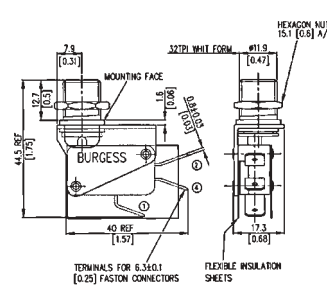

## TB3S Bezel

An aesthetically pleasing and technically proficient range of non-illuminated push-button switches with excellent tactile response. Single or double pole with screw terminals, single pole with 6.3mm push-on terminals and single pole sealed/pre-wired with 0.5M of PVC cable versions are available. A wide range of buttons and bezels, flat or shrouded, are available in different sizes and colours, and which should be ordered separately.

Electrical rating	10A at 250V ac, 10A at 15V dc
Contacts	Single or Double pole changeover
Housing	Glass fibre reinforced nylon
Mounting hole	12.7mm
Sleeve / Frame	Brass / Mild steel zinc plate
Bezels	Brass nickel plated (TB3B-black aluminium)
Buttons	Thermosetting polymer
Temperature	-10°C to +85°C
Switch IP Rating	IP40, (V3ST-IP67)
Button IP Rating	IP65 if used with sealed bezel TBW3S
Approvals	UL, CSA

Single Pole Screw Terminals

Double Pole Screw Terminals

Single Pole Sealed/Pre-wired

Single Pole 6.3mm Push-ons