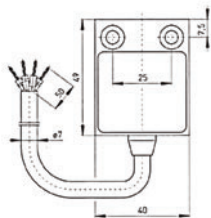

Stock No.	Manf Ref'	Type	Unit Price		
			1-4	5-9	10+
2441021	EEX13 10/1S	PLAIN PLUNGER	50.52	49.00	47.49

**ATEX Limit Switch
EEx 13 Plastic**

An explosion proof plastic bodied limit switch, certified for Ex zones 1 and 2 as well as dust zones 21 and 22. Slow action positive break contacts.

Actuator Ball plunger
 Housing Plastic, glass fibre reinforced
 Contact arrangement 1 N/O and 1 N/C positive break
 Electrical rating 6A at 250Vac
 IP Rating IP65
 Temperature -20°C to +65°C
 Termination Cable 1M
 Ex Certification EX II 2G EEx d II C T6
 Ex Certification EX II 2D IP65 T80
 Approvals PTB 03 ATEX 1068X, IECEx

Stock No.	Manf Ref'	Type	Unit Price		
			1-4	5-9	10+
2441023	EEX13KU10/1S	BALL PLUNGER	52.52	50.94	49.37

**ATEX Limit Switch
EEx 13 Plastic**

An explosion proof plastic bodied limit switch, certified for Ex zones 1 and 2 as well as dust zones 21 and 22. Slow action positive break contacts.

Stock No.	Manf Ref'	Type	Unit Price		
			1-4	5-9	10+
2441027	EEX13D10/1S	ROLLER LEVER	64.02	62.10	60.18