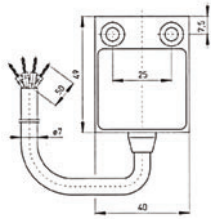

**ATEX Limit Switch
EEx 13 Plastic**

An explosion proof plastic bodied limit switch, certified for Ex zones 1 and 2 as well as dust zones 21 and 22. Slow action positive break contacts.

Actuator Plain plunger
 Housing Plastic, glass fibre reinforced
 Contact arrangement 1 N/O and 1 N/C positive break
 Electrical rating 6A at 250Vac
 IP Rating IP65
 Temperature -20°C to +65°C
 Termination Cable 1M
 Ex Certification EX II 2G EEx d II C T6
 Ex Certification EX II 2D IP65 T80
 Approvals PTB 03 ATEX 1068X, IECEx

Stock No.	Manf Ref'	Type	Unit Price		
			1-4	5-9	10+
2441021	EEX13 10/1S	PLAIN PLUNGER	50.52	49.00	47.49

**ATEX Limit Switch
EEx 13 Plastic**

An explosion proof plastic bodied limit switch, certified for Ex zones 1 and 2 as well as dust zones 21 and 22. Slow action positive break contacts.

Actuator Ball plunger
 Housing Plastic, glass fibre reinforced
 Contact arrangement 1 N/O and 1 N/C positive break
 Electrical rating 6A at 250Vac
 IP Rating IP65
 Temperature -20°C to +65°C
 Termination Cable 1M
 Ex Certification EX II 2G EEx d II C T6
 Ex Certification EX II 2D IP65 T80
 Approvals PTB 03 ATEX 1068X, IECEx

Stock No.	Manf Ref'	Type	Unit Price		
			1-4	5-9	10+
2441027	EEX13D10/1S	ROLLER LEVER	64.02	62.10	60.18