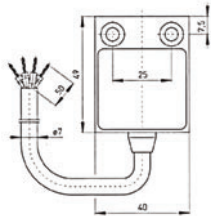

**ATEX Limit Switch
EEx 13 Plastic**

An explosion proof plastic bodied limit switch, certified for Ex zones 1 and 2 as well as dust zones 21 and 22. Slow action positive break contacts.

Actuator Plain plunger
 Housing Plastic, glass fibre reinforced
 Contact arrangement 1 N/O and 1 N/C positive break
 Electrical rating 6A at 250Vac
 IP Rating IP65
 Temperature -20°C to +65°C
 Termination Cable 1M
 Ex Certification EX II 2G EEx d II C T6
 Ex Certification EX II 2D IP65 T80
 Approvals PTB 03 ATEX 1068X, IECEx

Stock No.	Manf Ref'	Type	Unit Price		
			1-4	5-9	10+
2441021	EEX13 10/1S	PLAIN PLUNGER	50.52	49.00	47.49

**ATEX Limit Switch
EEx 13 Plastic**

An explosion proof plastic bodied limit switch, certified for Ex zones 1 and 2 as well as dust zones 21 and 22. Slow action positive break contacts.

Actuator Ball plunger
 Housing Plastic, glass fibre reinforced
 Contact arrangement 1 N/O and 1 N/C positive break
 Electrical rating 6A at 250Vac
 IP Rating IP65
 Temperature -20°C to +65°C
 Termination Cable 1M
 Ex Certification EX II 2G EEx d II C T6
 Ex Certification EX II 2D IP65 T80
 Approvals PTB 03 ATEX 1068X, IECEx

Stock No.	Manf Ref'	Type	Unit Price		
			1-4	5-9	10+
2441027	EEX13D10/1S	ROLLER LEVER	64.02	62.10	60.18