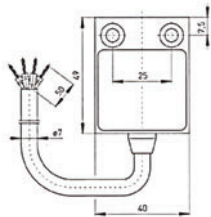

Stock No.	Manf Ref'	Type	Unit Price		
			1-4	5-9	10+
2441023	EEX13KU10/1S	BALL PLUNGER	52.52	50.94	49.37

**ATEX Limit Switch
EEx 13 Plastic**

An explosion proof plastic bodied limit switch, certified for Ex zones 1 and 2 as well as dust zones 21 and 22. Slow action positive break contacts.

Actuator Roller plunger
 Housing Plastic, glass fibre reinforced
 Contact arrangement 1 N/O and 1 N/C positive break
 Electrical rating 6A at 250Vac
 IP Rating IP65
 Temperature -20°C to +65°C
 Termination Cable 1M
 Ex Certification EX II 2G EEx d II C T6
 Ex Certification EX II 2D IP65 T80
 Approvals PTB 03 ATEX 1068X, IECEx

Stock No.	Manf Ref'	Type	Unit Price		
			1-4	5-9	10+
2441025	EEX13R10/1S	ROLLER PLUNGER	52.36	50.79	49.22

**ATEX Limit Switch
EEx 13 Plastic**

An explosion proof plastic bodied limit switch, certified for Ex zones 1 and 2 as well as dust zones 21 and 22. Slow action positive break contacts.

Stock No.	Manf Ref'	Type	Unit Price		
			1-4	5-9	10+
2441027	EEX13D10/1S	ROLLER LEVER	64.02	62.10	60.18