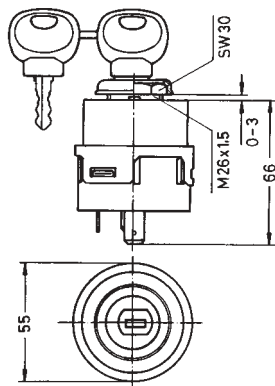

4 Position Ignition Switch

4 position ignition switch for Ø26mm diameter hole supplied with two universal keys. Off / ignition / pre-heat / start. Spare keys are also available.

Key Position	0	1	2	3
Contact 30-15/54	off	on	mom on	mom on
Contact 30-19	off	off	mom on	off
Contact 30-17	off	off	off	mom on
Contact 30-50a	off	off	off	mom on

Current rating	12VDC	24VDC
Contact 30-15/54	35A	17.5A
Contact 30-19	70A	30A for 2 min
Contact 30-17	70A	30A for 1 min
Contact 30-50a	18A	5A for 1 min

Stock No.	Manf Ref'	Type	Unit Price		
			1-4	5-9	10-24
4040185	330332	4 POSITION SWITCH	34.44	32.72	31.00
4040194	014607	SPARE KEY	3.28	3.12	2.95

Key Position	0	1	2	3
Contact 30-58	off	on	off	off
Contact 30-15/54	off	on	mom on	mom on
Contact 30-19	off	off	mom on	off
Contact 30-17	off	off	off	mom on
Contact 30-50a	off	off	off	mom on

Current rating	12VDC	24VDC
Contact 30-58	8A	4A
Contact 30-15/54	35A	17.5A
Contact 30-19	70A	30A for 2 min
Contact 30-17	70A	30A for 1 min
Contact 30-50a	18A	5A for 1 min

Hole mounting Ø26mm
Material Black plastic

Stock No.	Manf Ref'	Type	Unit Price		
			1-4	5-9	10-24
4040197	339997	IGNITION SW. COVER	3.04	2.89	2.74

4 & 6 Pole Ignition Switch Connectors

4 Pole Connector

6 Pole Connector