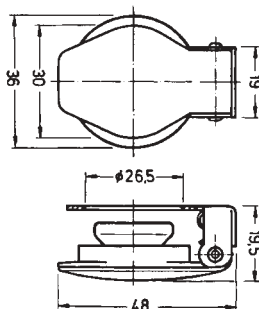

Ignition Switch Cover

Hinged ignition switch cover suitable for panel mounted switches with Ø26mm hole. It will protect against damage and prevent dust and water ingress.

Hole mounting Ø26mm
Material Black plastic

Stock No.	Manf Ref'	Type	Unit Price		
			1-4	5-9	10-24
4040197	339997	IGNITION SW. COVER	3.04	2.89	2.74