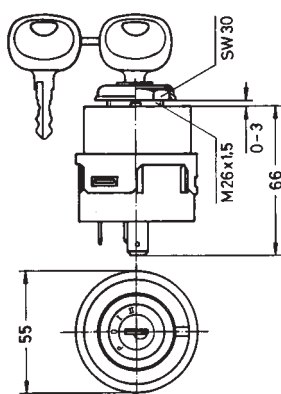

4 Position Ignition Switch

4 position ignition switch for Ø26mm diameter hole supplied with two universal keys. Off / ignition / pre-heat / start. Spare keys are also available.

Key Position	0	1	2	3
Contact 30-15/54	off	on	mom on	mom on
Contact 30-19	off	off	mom on	off
Contact 30-17	off	off	off	mom on
Contact 30-50a	off	off	off	mom on

Current rating	12VDC	24VDC
Contact 30-15/54	35A	17.5A
Contact 30-19	70A	30A for 2 min
Contact 30-17	70A	30A for 1 min
Contact 30-50a	18A	5A for 1 min

Stock No.	Manf Ref'	Type	Unit Price		
			1-4	5-9	10-24
4040185	330332	4 POSITION SWITCH	34.44	32.72	31.00
4040194	014607	SPARE KEY	3.28	3.12	2.95

4 Position Ignition Switch with Accessory Contact & Anti-repeat Start

4 position ignition switch with an anti-repeat start mechanism for Ø26mm diameter hole supplied with two universal keys. Off / accessory & ignition / pre-heat / start. Anti-repeat start. Spare keys are also available.

Hole mounting Ø26mm
Material Black plastic

Stock No.	Manf Ref'	Type	Unit Price		
			1-4	5-9	10-24
4040197	339997	IGNITION SW. COVER	3.04	2.89	2.74

4 & 6 Pole Ignition Switch Connectors

4 Pole Connector

6 Pole Connector