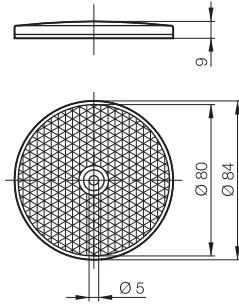

**Reflector  
84mm Round**

A 84mm diameter standard reflector specifically designed to be used with reflex sensors. This reflector is centre fixed with a M5 screw.

Size 84mm diameter  
 Depth 9mm  
 Mounting M5 screw, centre fixed  
 Ranges depending on reflex sensor type 1m, 2m, 4m, 8m

Size 46mm diameter  
 Depth 6mm  
 Mounting Adhesive tape  
 Ranges depending on reflex sensor type 0.6m, 1.2m, 2.4m, 4.8m

Stock No.	Manf Ref'	Type	Unit Price 1-4
2668481	BOSR2	0.6...4.8m	8.13

**Reflector  
20mm Round**

A 20mm diameter reflector specifically designed to be used with reflex sensors. This reflector is fixed with adhesive tape.

Size 20mm diameter  
 Depth 4.5mm  
 Mounting Adhesive tape  
 Ranges depending on reflex sensor type 0.25m, 0.5m, 1m, 2m

Size 84mm x 84mm  
 Depth 9mm  
 Mounting Two M4 screws, diagonally fixed  
 Ranges depending on reflex sensor type 1.2m, 2.5m, 5m, 10m

Stock No.	Manf Ref'	Type	Unit Price 1-4
2668478	BOSR11	0.25...2m	6.23