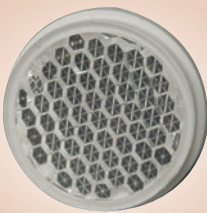

**Reflector  
84mm Round**

A 84mm diameter standard reflector specifically designed to be used with reflex sensors. This reflector is centre fixed with a M5 screw.

Size 84mm diameter  
 Depth 9mm  
 Mounting M5 screw, centre fixed  
 Ranges depending on reflex sensor type 1m, 2m, 4m, 8m

Stock No.	Manf Ref'	Type	Unit Price 1-4
2668472	BOSR1	1...8m	6.55

**Reflector  
46mm Round**

A 46mm diameter reflector specifically designed to be used with reflex sensors. This reflector is fixed with adhesive tape.

Size 46mm diameter  
 Depth 6mm  
 Mounting Adhesive tape  
 Ranges depending on reflex sensor type 0.6m, 1.2m, 2.4m, 4.8m

Stock No.	Manf Ref'	Type	Unit Price 1-4
2668481	BOSR2	0.6...4.8m	8.13

**Reflector  
20mm Round**

A 20mm diameter reflector specifically designed to be used with reflex sensors. This reflector is fixed with adhesive tape.

Size 20mm diameter  
 Depth 4.5mm  
 Mounting Adhesive tape  
 Ranges depending on reflex sensor type 0.25m, 0.5m, 1m, 2m