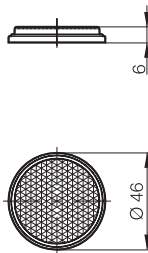

**Reflector
46mm Round**

A 46mm diameter reflector specifically designed to be used with reflex sensors. This reflector is fixed with adhesive tape.

Size 46mm diameter
Depth 6mm
Mounting Adhesive tape
Ranges depending on reflex sensor type 0.6m, 1.2m, 2.4m, 4.8m

Stock No.	Manf Ref'	Type	Unit Price 1-4
2668481	BOSR2	0.6...4.8m	8.13