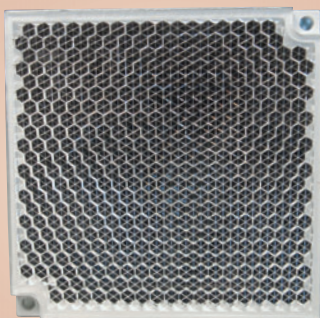

**Reflector
84 x 84mm Square**

A 84mm x 84mm square high performance reflector specifically designed to be used with reflex sensors. This reflector is diagonally fixed with two M4 screws.

Size 84mm x 84mm
Depth 9mm
Mounting Two M4 screws, diagonally fixed
Ranges depending on reflex sensor type 1.2m, 2.5m, 5m, 10m

Stock No.	Manf Ref'	Type	Unit Price 1-4
2668478	BOSR11	0.25...2m	6.23