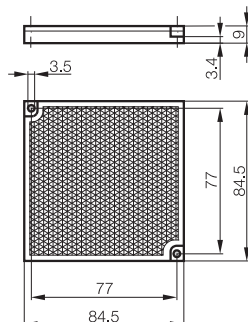

Size 46mm diameter  
 Depth 6mm  
 Mounting Adhesive tape  
 Ranges depending on reflex sensor type 0.6m, 1.2m, 2.4m, 4.8m

Stock No.	Manf Ref'	Type	Unit Price 1-4
2668481	BOSR2	0.6...4.8m	8.13

**Reflector  
20mm Round**

A 20mm diameter reflector specifically designed to be used with reflex sensors. This reflector is fixed with adhesive tape.

Size 20mm diameter  
 Depth 4.5mm  
 Mounting Adhesive tape  
 Ranges depending on reflex sensor type 0.25m, 0.5m, 1m, 2m

Stock No.	Manf Ref'	Type	Unit Price 1-4
2668484	BOSR3	0.25...2m	5.70

**Reflector  
84 x 84mm Square**

A 84mm x 84mm square high performance reflector specifically designed to be used with reflex sensors. This reflector is diagonally fixed with two M4 screws.

Size 84mm x 84mm  
 Depth 9mm  
 Mounting Two M4 screws, diagonally fixed  
 Ranges depending on reflex sensor type 1.2m, 2.5m, 5m, 10m

Stock No.	Manf Ref'	Type	Unit Price 1-4
2668478	BOSR11	0.25...2m	6.23