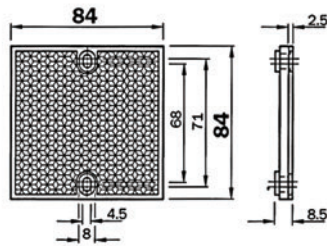

Reflectors
Rectangular 2 sizes

Rectangular reflectors for use with reflex photoelectric sensors.

Stock No.	Manf Ref'	Type	Unit Price
3801032	PL20A	60 X 18 mm	5.37
3801031	PL30A	82 X 29.8 mm	9.91

Reflector
Rectangular

Rectangular reflector for use with reflex photoelectric sensors.

Stock No.	Manf Ref'	Type	Unit Price
3801409	P250	47 X 47 mm	7.34

Reflector
Square

Square reflector for use with reflex photoelectric sensors.

Stock No.	Manf Ref'	Type	Unit Price
3801037	PL80A	84 x 84 mm	14.44