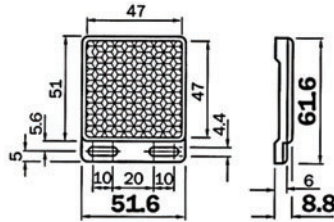

Reflectors
Rectangular 2 sizes

Rectangular reflectors for use with reflex photoelectric sensors.

Stock No.	Manf Ref'	Type	Unit Price
3801032	PL20A	60 X 18 mm	5.37
3801031	PL30A	82 X 29.8 mm	9.91

Reflector
Rectangular

Rectangular reflector for use with reflex photoelectric sensors.

Stock No.	Manf Ref'	Type	Unit Price
3801409	P250	47 X 47 mm	7.34

Reflector
Square

Square reflector for use with reflex photoelectric sensors.

Stock No.	Manf Ref'	Type	Unit Price
3801037	PL80A	84 x 84 mm	14.44