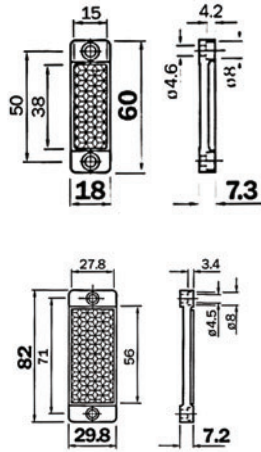

Reflectors
Rectangular 2 sizes

Rectangular reflectors for use with reflex photoelectric sensors.

Stock No.	Manf Ref'	Type	Unit Price
3801032	PL20A	60 X 18 mm	5.37
3801031	PL30A	82 X 29.8 mm	9.91

Reflector
Rectangular

Rectangular reflector for use with reflex photoelectric sensors.

Stock No.	Manf Ref'	Type	Unit Price
3801409	P250	47 X 47 mm	7.34

Reflector
Square

Square reflector for use with reflex photoelectric sensors.

Stock No.	Manf Ref'	Type	Unit Price
3801037	PL80A	84 x 84 mm	14.44