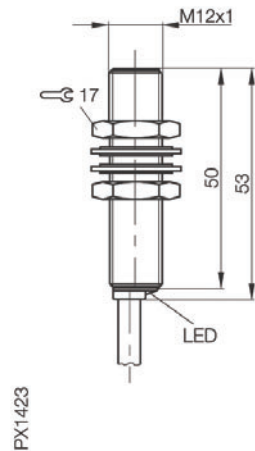

M12 Flush, 2mm Sensing

PX1407

A flush mounted inductive proximity switch from Balluff's Economical Global proximity switch range.

Housing size	12mm (flush)
Nominal sensing range	2mm
Supply voltage	10-30 volt DC
Rated output current	200 mA
Frequency	1200 Hz
IP Rating	IP68
Body material	Nickel plated brass
Connection type	M12 connector, 4 wire type

Stock No.	Manf Ref'	Type	Connection	Unit Price 1-4
2669075	BES-M12MI-PSC20B-S04G	PNP N/O	M12 4 WIRE	30.00
2669078	BES-M12MI-NSC20B-S04G	NPN N/O	M12 4 WIRE	30.00

M12 Flush, 2mm Sensing

PX1423

A flush mounted inductive proximity switch from Balluff's Economical Global proximity switch range fitted with cable.

Housing size	12mm (flush)
Nominal sensing range	2mm
Supply voltage	10-30 volt DC
Rated output current	200 mA
Frequency	1200 Hz
IP Rating	IP68
Body material	Nickel plated brass
Connection type	Cable PVC

Housing size	12mm (quasi flush)
Nominal sensing range	4mm
Supply voltage	10-30 volt DC
Rated output current	200 mA
Frequency	300 Hz
IP Rating	IP68
Body material	Nickel plated brass
Connection type	Cable PVC