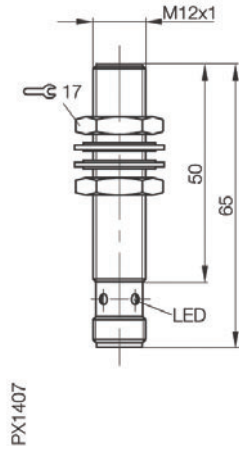

M12 Flush, 2mm Sensing

PX1407

A flush mounted inductive proximity switch from Balluff's Economical Global proximity switch range.

Housing size	12mm (flush)
Nominal sensing range	2mm
Supply voltage	10-30 volt DC
Rated output current	200 mA
Frequency	1200 Hz
IP Rating	IP68
Body material	Nickel plated brass
Connection type	M12 connector, 4 wire type

Stock No.	Manf Ref'	Type	Connection	Unit Price 1-4
2669075	BES-M12MI-PSC20B-S04G	PNP N/O	M12 4 WIRE	30.00
2669078	BES-M12MI-NSC20B-S04G	NPN N/O	M12 4 WIRE	30.00

M12 Flush, 2mm Sensing

PX1423

A flush mounted inductive proximity switch from Balluff's Economical Global proximity switch range fitted with cable.

Housing size	12mm (flush)
Nominal sensing range	2mm
Supply voltage	10-30 volt DC
Rated output current	200 mA
Frequency	1200 Hz
IP Rating	IP68
Body material	Nickel plated brass
Connection type	Cable PVC

Housing size	12mm (quasi flush)
Nominal sensing range	4mm
Supply voltage	10-30 volt DC
Rated output current	200 mA
Frequency	300 Hz
IP Rating	IP68
Body material	Nickel plated brass
Connection type	Cable PVC