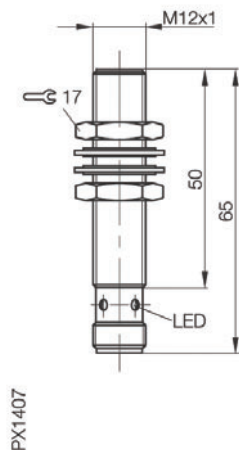

M12 Quasi Flush X2, 4mm Sensing

PX1407

A quasi flush mounted inductive proximity switch from Balluff's Economical Global proximity switch range offering 2 times switching range.

Housing size	12mm (quasi flush)
Nominal sensing range	4mm
Supply voltage	10-30 volt DC
Rated output current	200 mA
Frequency	300 Hz
IP Rating	IP68
Body material	Nickel plated brass
Connection type	M12 connector, 4 wire type

Stock No.	Manf Ref'	Type	Connection	Unit Price 1-4
2669087	BES-M12MI-PSC40B-S04G	PNP N/O	M12 4 WIRE	30.00
2669090	BES-M12MI-NSC40B-S04G	NPN N/O	M12 4 WIRE	30.00