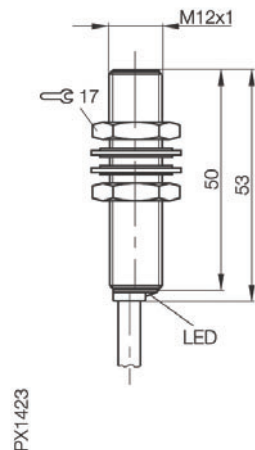

M12 Quasi Flush X2, 4mm Sensing

PX1423

A quasi flush mounted inductive proximity switch from Balluff's Economical Global proximity switch range offering 2 times switching range.

Housing size	12mm (quasi flush)
Nominal sensing range	4mm
Supply voltage	10-30 volt DC
Rated output current	200 mA
Frequency	300 Hz
IP Rating	IP68
Body material	Nickel plated brass
Connection type	Cable PVC

Stock No.	Manf Ref'	Type	Connection	Unit Price 1-4
2669093	BES-M12MI-PSC40B-BV03	PNP N/O	Cable PVC 5M	30.00
2669096	BES-M12MI-NSC40B-BV03	NPN N/O	Cable PVC 3M	30.00